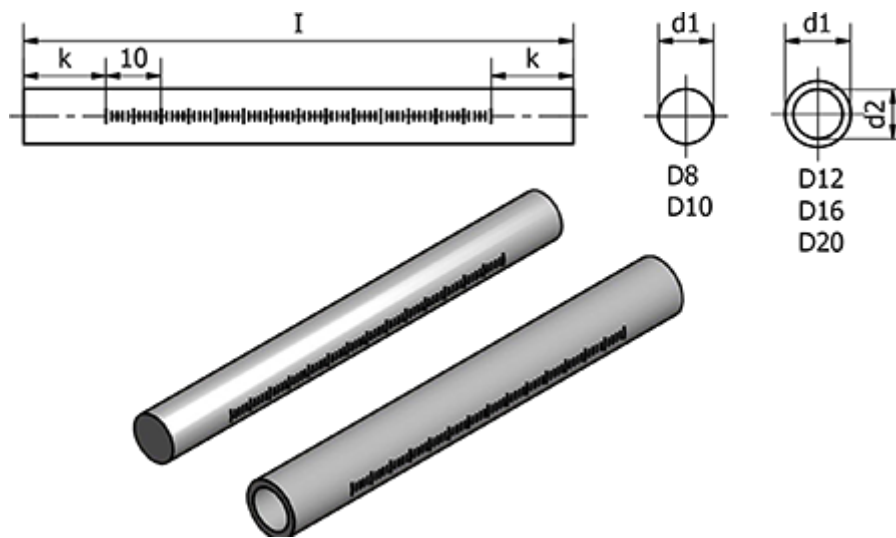

Article number: 204801D16300NILS

Description: E+G Retaining tube with scales - GN 480.1-D16-300-NI-LS

Measures

d1	= 16
d2	= 13
l	= 300
k	= 20
Weight (g)	= 85